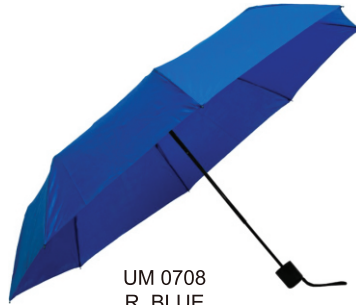

MAX Printing Size for LOGO : 30cm(W) x 35cm(H)

RDSB 4008

Material : Nylon 420 D
Size : 34cm(W) x 43cm(H)

Printing Method:

Silkscreen

Heat Transfer

UMBRELLA

UM 0705
RED

UM 0708
R. BLUE

UM 0726
MAGENTA

Close View

Front View

MAX Printing Size for LOGO : 8.5'(W) x 6'(H)

RUM 07

Description : 3 Fold Manual / Open Umbrella

Material : Pongee Solid Fabric
Structure : Straight Handle (Manual Open)
Size : 22" (Length 56cm)
Weight : +/- 265g
Structure : OPP Bag and Self-Fabric Pouch